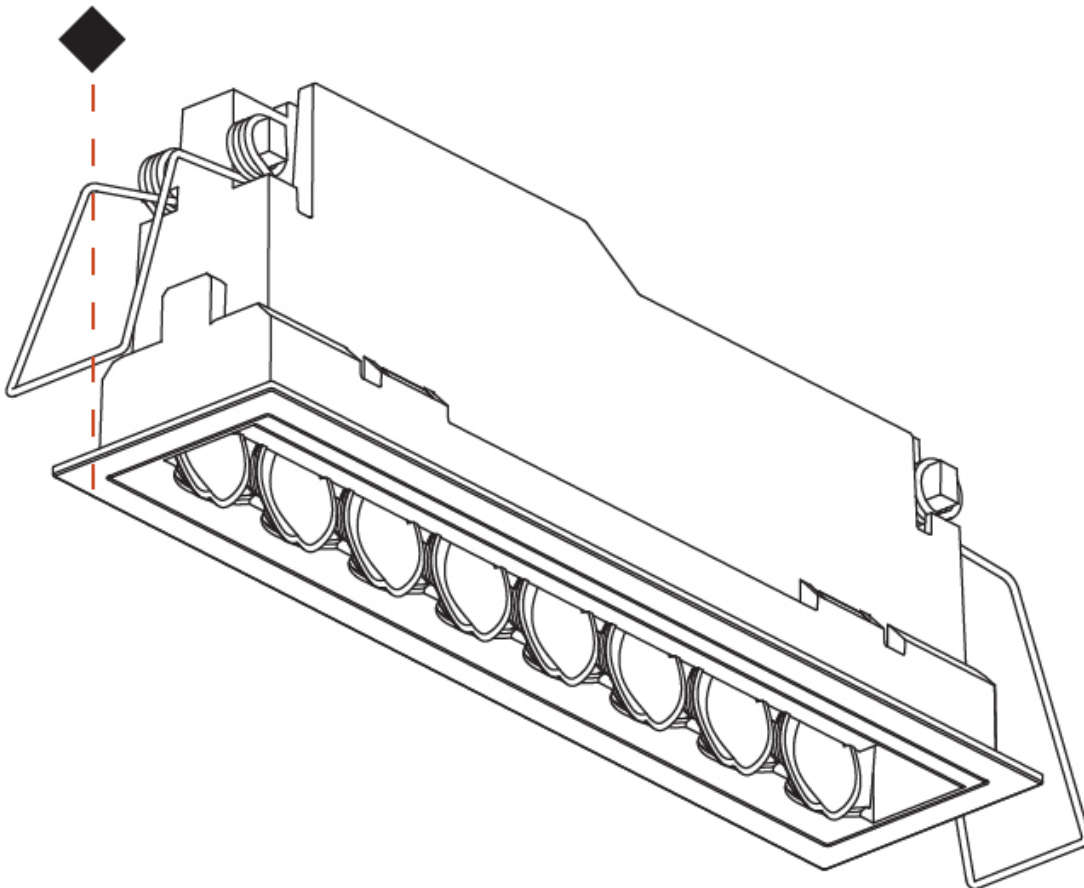

MAGIQ HOLLOW WALLWASH RECESSED

A35582-

PROJECT	_____
TYPE	_____
SPECIFIER	_____
QUANTITY	_____
DATE	_____