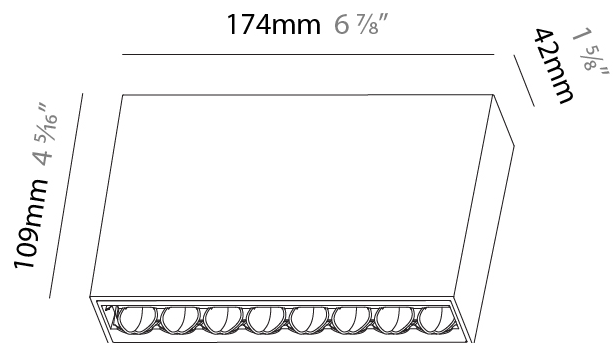

GENERAL

Series: Magiq Hollow Wallwash
Subseries: Magiq Hollow Wallwash
Brand: Prolicht
Division: Architectural
Mounting Type: Surface
Mounting Location: Ceiling
Subcategory: Wallwash

PHYSICAL

Shape: Rectangle
Length (mm): 174
Length (in): 6 ⁷/₈
Width (mm): 42
Width (in): 1 ⁵/₈
Height (mm): 109
Height (in): 4 ⁵/₁₆
Light Distribution: Direct
Fixture Finish: SSR / BKV / CWI / CRY / HAB / UFT / ITA / RUA / FTG / MYG / LOD / PUS / FRO / FUP / KIA / POP / BLS / SPG / MEY / GOH / GUM / CHC / COM / ABZ / JAG / OBR / MOS / ROR
Holder Finish: WHI / BLK
Fixture Material: Aluminum Die Cast

ELECTRICAL

Lamp Type: LED (Zhaga Standard)
Input Wattage (W): 19
Total Output Wattage (W): 17.3
Dimming: Tri-Mode (Non-Dimming and Phase Dimming (120Vac only) and 0-10V Dimming)
Driver Included: Yes
Driver Location: Integrated
Driver Type: Constant Current - Universal
Driver Class: Class 1
Input Voltage (V): 120 - 277
Constant Current (MA): 700mA

LED

Number of LEDs: 4
Color Temperature (°K): 2700 / 3000 / 3500 / 4000
Max. Delivered Lumen (lm): 1270 / 1270 / 1513 / 1544
Nominal Lumen (lm): 1492 / 1492 / 1778 / 1814
CRI: >90 CRI
Efficiency (%): 80
Lamp Life (hrs): 50000

OPTICAL

Adjustability: Fixed

RATINGS AND CERTIFICATIONS

Certified By: Certified for North American Standards
IP rating: IP20